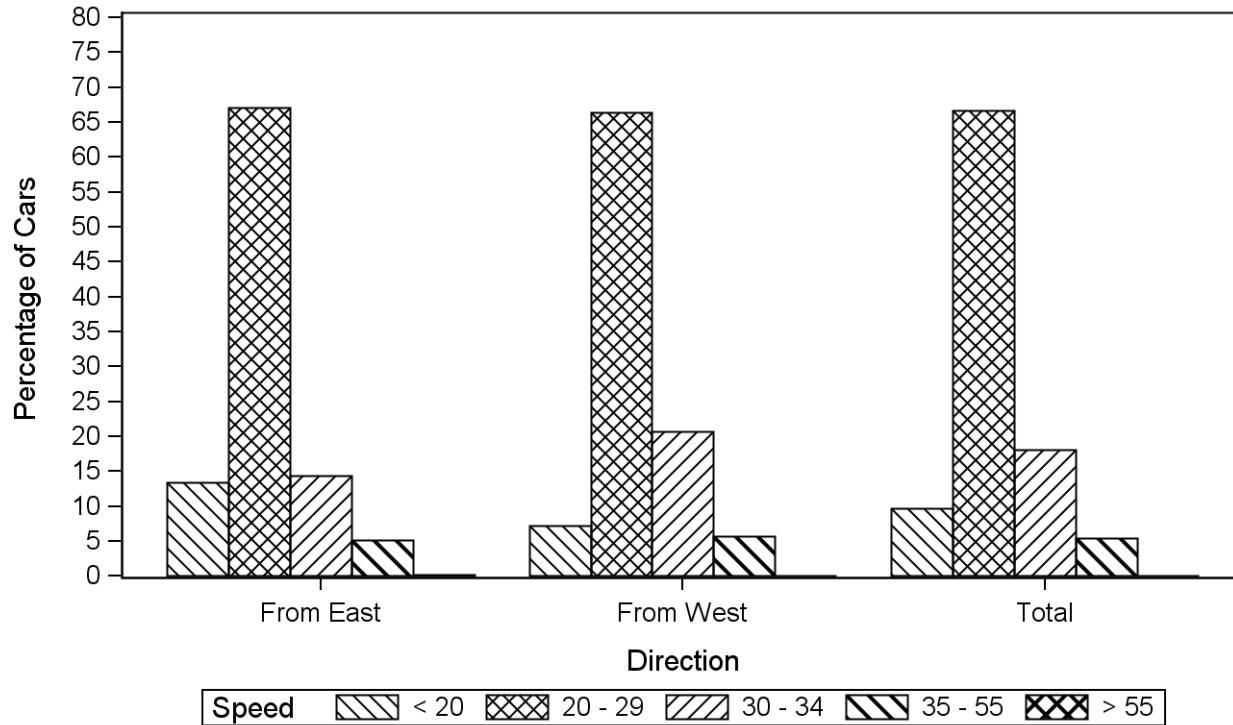

Church Layby, Vehicle counts by Hour and Direction
 07Dec2017- 04Jan2018
 Average number of cars/hour
 Total

Church Layby, Vehicle Speeds by Direction
07Dec2017- 04Jan2018

Speeds are recorded in intervals of 5mph as <5, 5 to <10, ... 25 to <30, 30 to <35...

Speeds are recorded in intervals of 5mph as <5, 5 to <10, 10 to <15, ... 25 to <30, 30 to <35 etc
5.7% cars were speeding from the West, 5.3% cars were speeding from the East, 5.5% Total

**Church Layby, Vehicle Speeds by Direction and day
07Dec2017- 04Jan2018**

Speeds are recorded in intervals of 5mph as <5, 5 to <10, 10 to <15, ... 25 to <30, 30 to <35 etc

**To summarise these data, the speed has been set at the upper limit of the category eg, 29, 34
5.7% cars were speeding from the West, 5.3% cars were speeding from the East, 5.5% Total**