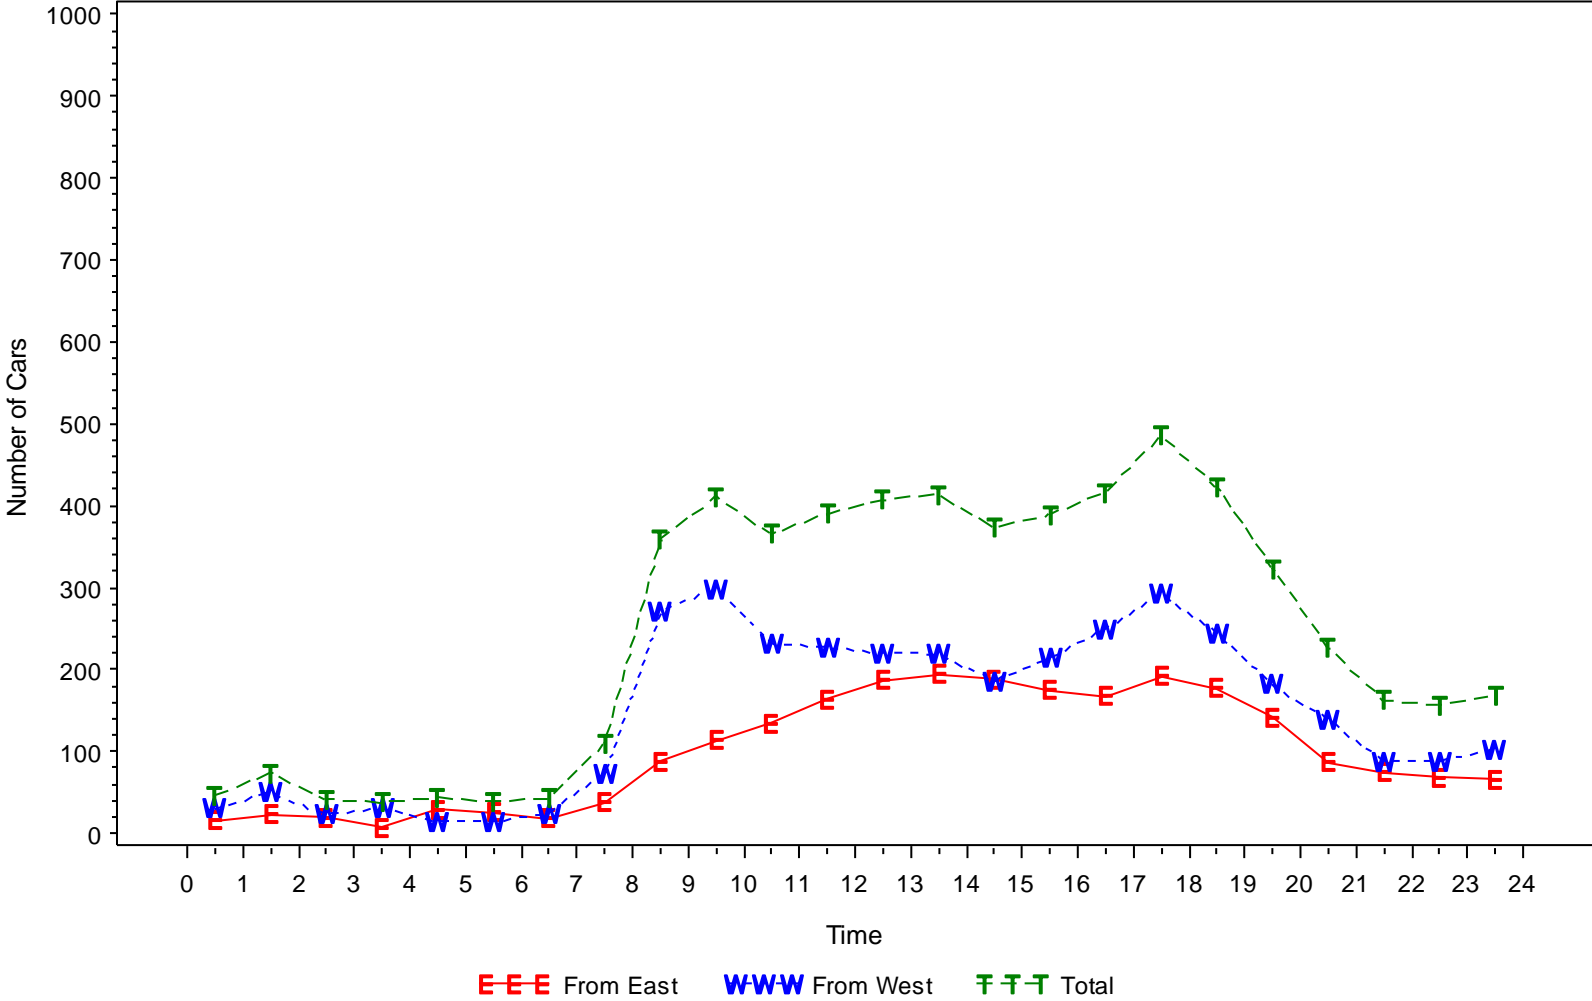

Church Layby, Vehicle counts by Hour and Direction
07Dec2017- 04Jan2018
Average number of cars/hour
Total