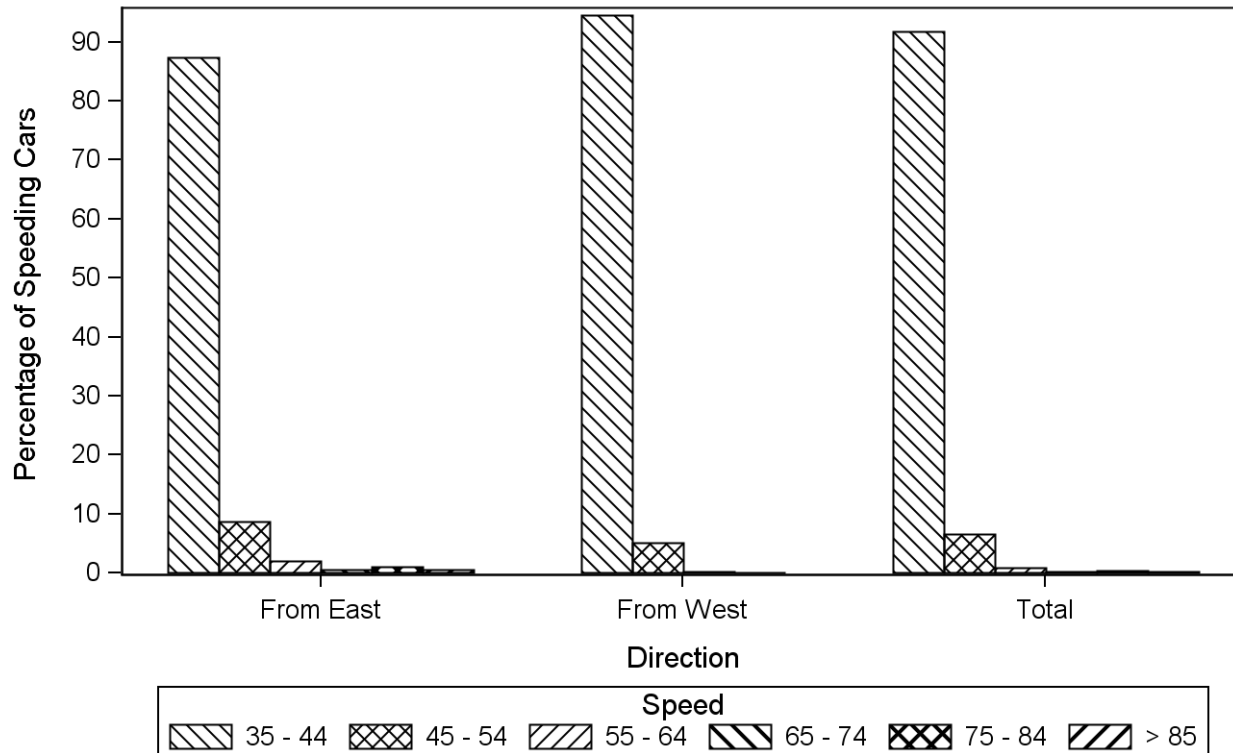

Church Layby, Vehicle Speeds > 35 mph by Direction
07Dec2017- 04Jan2018

Speeds of 35 and above classified as speeding by the police
5.7% cars were speeding from the West, 5.3% cars were speeding from the East, 5.5% Total